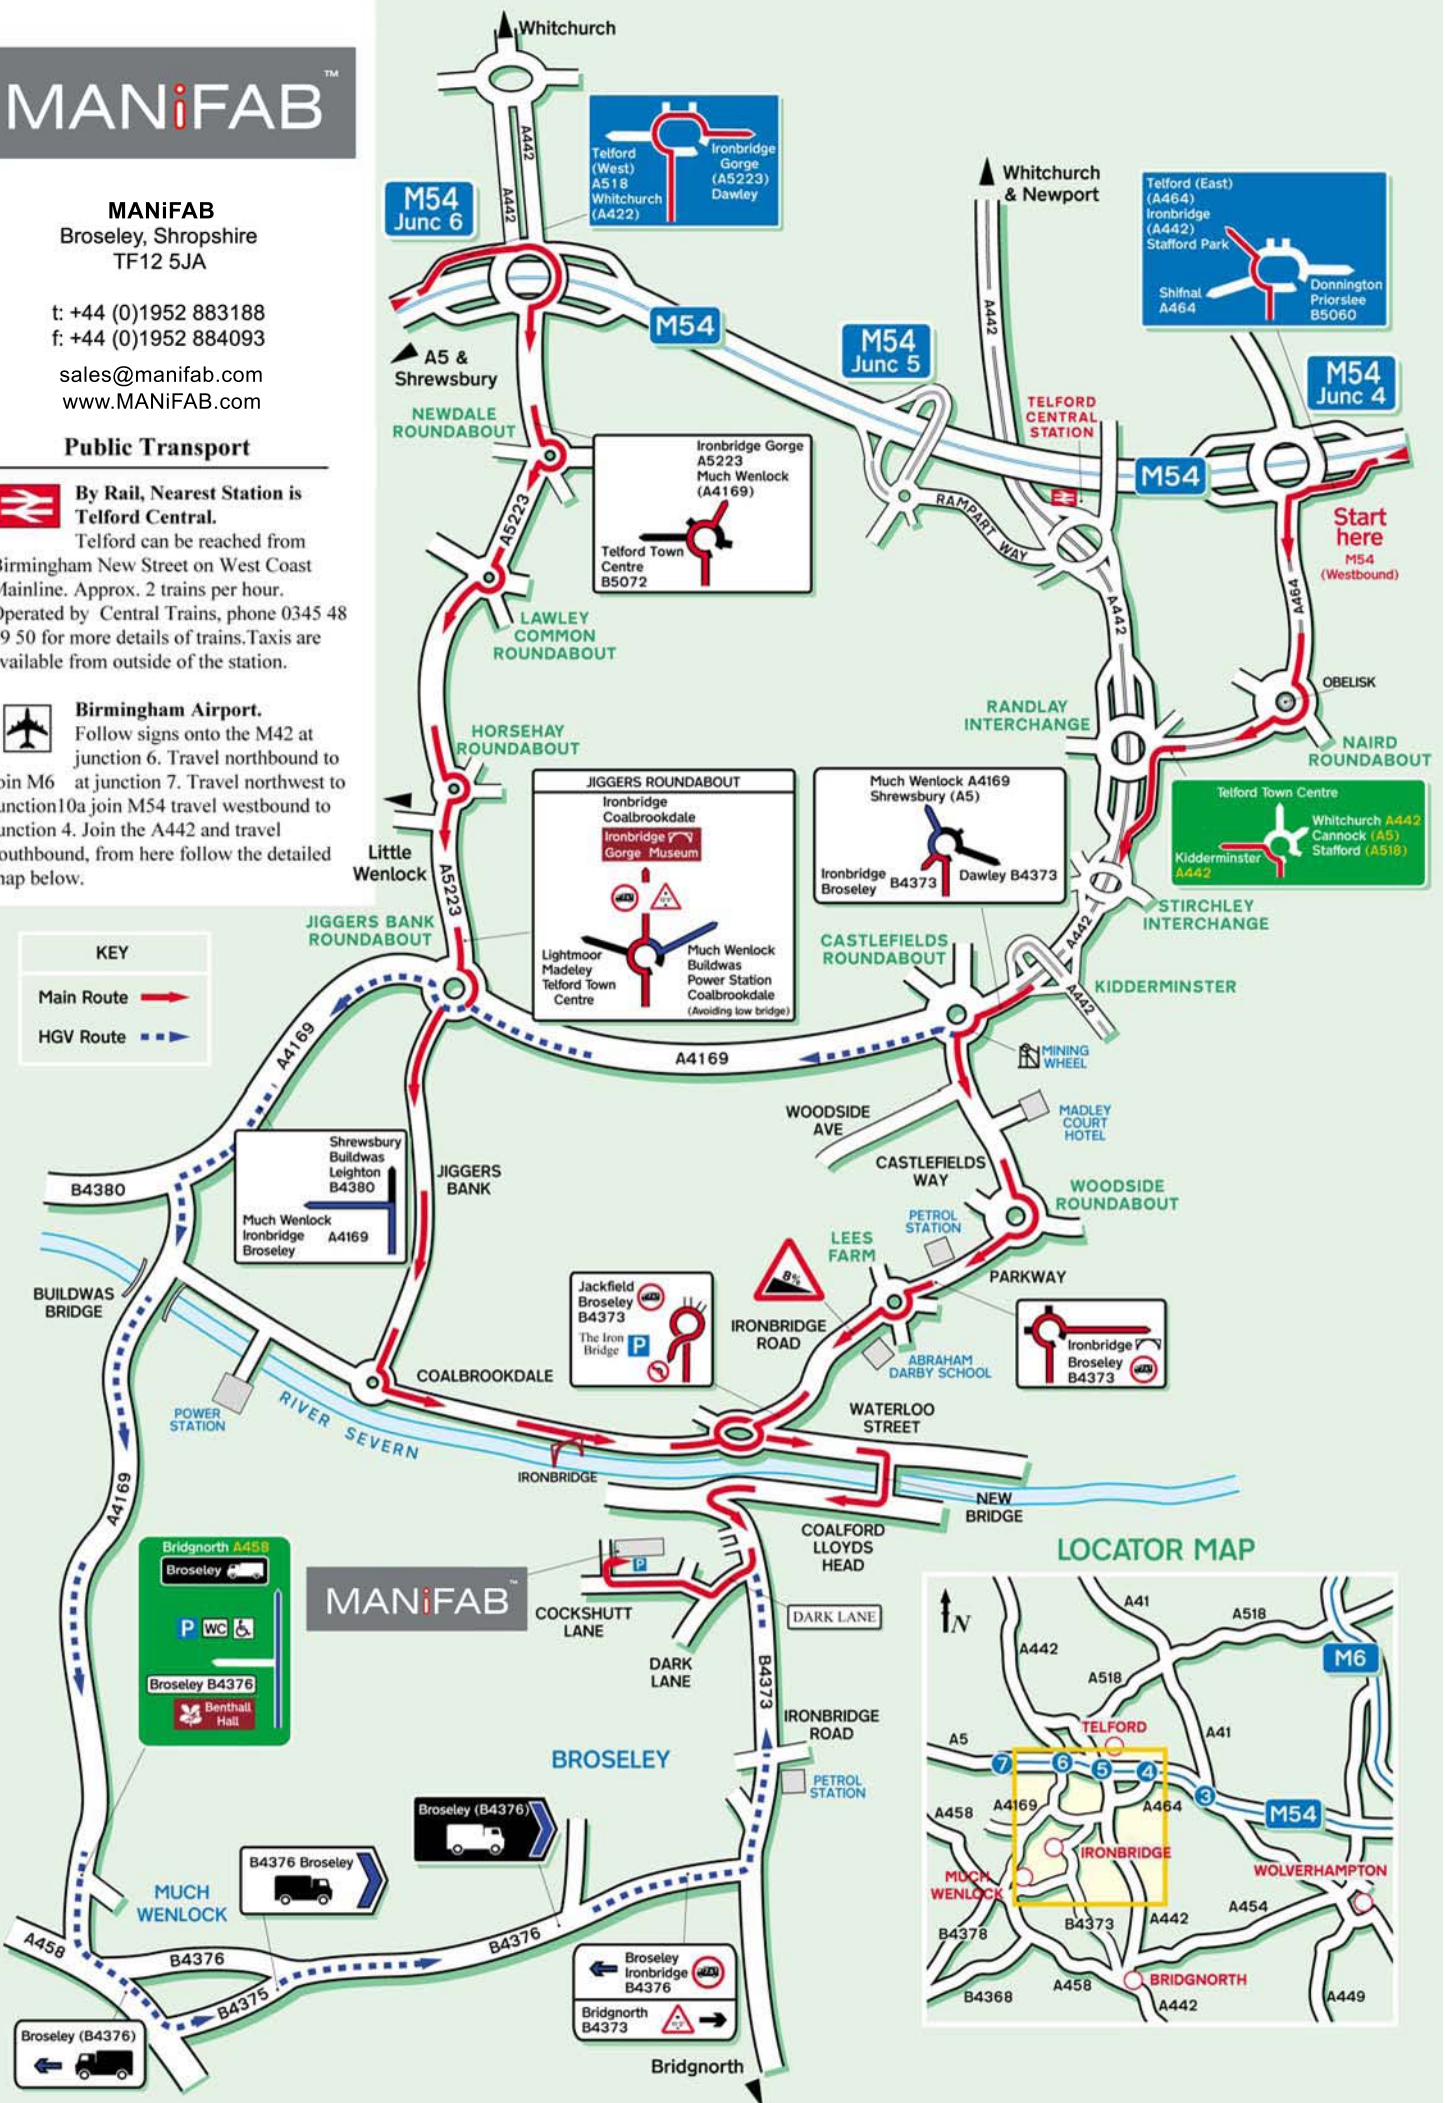

MANiFAB™

MANiFAB

Broseley, Shropshire
TF12 5JA

t: +44 (0)1952 883188
f: +44 (0)1952 884093

sales@manifab.com
www.MANiFAB.com

Public Transport

By Rail, Nearest Station is Telford Central.

Telford can be reached from Birmingham New Street on West Coast Mainline. Approx. 2 trains per hour. Operated by Central Trains, phone 0345 48 49 50 for more details of trains. Taxis are available from outside of the station.

Birmingham Airport.

Follow signs onto the M42 at junction 6. Travel northbound to join M6 at junction 7. Travel northwest to junction 10a join M54 travel westbound to junction 4. Join the A442 and travel southbound, from here follow the detailed map below.

KEY

Main Route →
HGV Route ⇄

LOCATOR MAP